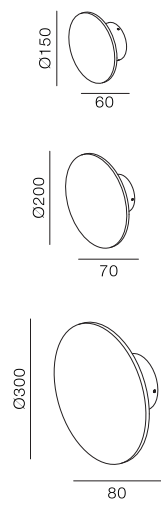

Gear
This product is supplied with Built-in Driver.