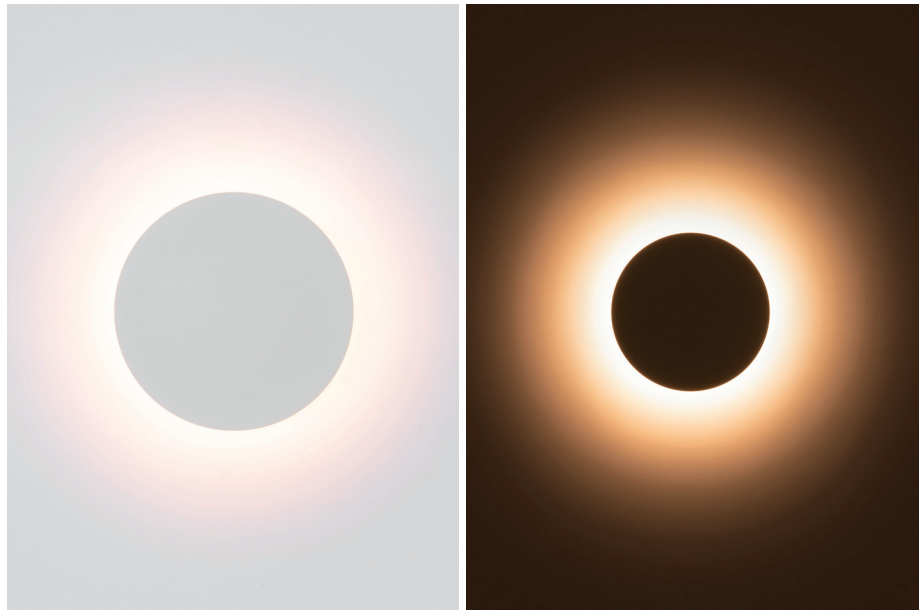

# Wall Disc 150/200/300

-  IP21/IP65
-  Class I
-  Wall Surface
-  RG1 | Blue light
-  Altamente riciclabile  
Highly recyclable
-  FSC  
Package

## 9/12.6/18Watt Disc Wall Light

Code	System Power	LED Power	Lumens(at 3000K)	CRI	Lifetime (Ta 25°C)
WL3165	11W	250mA 36V	800lm	>90	50.000h L90B10
WL3157	14.8W	350mA 36V	1150lm	>90	50.000h L90B10
WL3187	21.2W	500mA 36V	1450lm	>90	50.000h L90B10